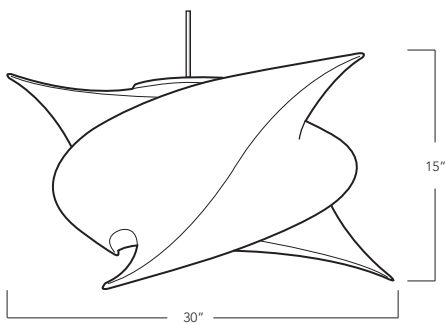

## DERVISH

**MATERIALS:** IFR fabric (ASTM E84 and CSFM Title 19), fiberglass, acrylic

**DIMENSIONS:** 15" h. x 30" dia. standard

**LIGHT SOURCE:** 12 watt dimmable LED or  
1 x 26 watt compact fluorescent

**COLORS:** White and custom colors

**CORD LENGTH:** 108" standard with canopy (white or black)

**NET WEIGHT:** 4 lbs.