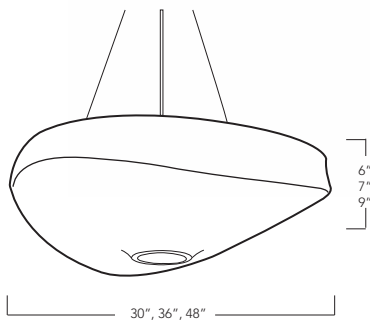

STUDIO | LILICA

DUNE ACOUSTIC LIGHT

MATERIALS: Perforated aluminum, IFR fabric (ASTM E84 and CSFM Title 19), class 1 FR anti-microbial acoustic material, acrylic

DIMENSIONS: 7" h. x 36" dia. standard

LIGHT SOURCE: 12 watt dimmable LED or 1 x 26 watt compact fluorescent

COLORS: White and custom colors

CABLE LENGTH: 108" standard with canopy (white or black)

NET WEIGHT: 8 lbs.

Frequency (Hz)	125	250	500	1K	2K	4K	NR
Absorption Coefficient	.27	.87	1.17	1.15	.96	1.06	1.05