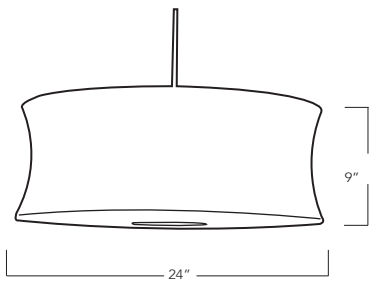

## LOLA

**MATERIALS** IFR fabric (ASTM E84 and CSFM Title 19), metal, acrylic

**DIMENSIONS** 9" h. x 24" dia. standard

**LIGHT SOURCE:** 12 watt dimmable LED or 1 x 26 watt compact fluorescent

**COLORS** White and custom colors

**CORD LENGTH** 108" standard with canopy (white or black)

**NET WEIGHT** 6 lbs.