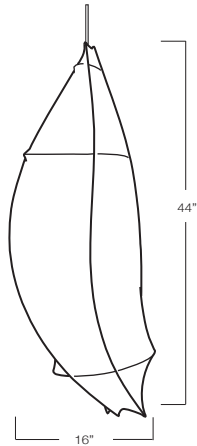

STUDIO | LILICA

POD

MATERIALS IFR fabric (ASTM E84 and CSFM Title 19), metal, acrylic

DIMENSIONS 44" h. x 16" dia. standard

LIGHT SOURCE: 12 watt dimmable LED or 1 x 26 watt compact fluorescent

COLORS White and custom colors

CORD LENGTH 108" standard with canopy (white or black)

NET WEIGHT 2 lbs.