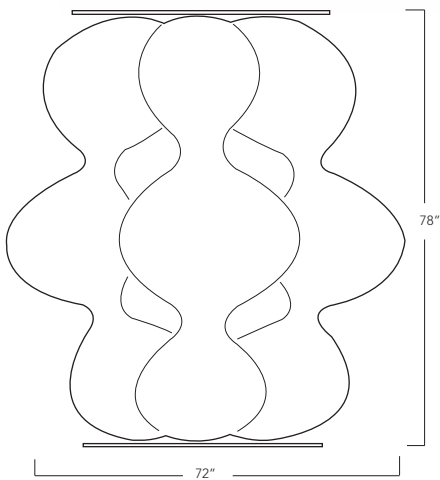

STUDIO | LILICA

SCREEN 9 ROOM DIVIDER

MATERIALS: IFR fabric (meets ASTM E84 and CA Title 19), fiberglass, metal

DIMENSIONS: 78" h. x 72" w.

SUSPENSION: 3/64" galvanized steel aircraft cable with adjustable cable tensioning system

COLORS: Studio Lilica standard and custom PANTONE® colors

CABLE LENGTH: 108" x 2 standard with mounting hardware

NET WEIGHT: 6 lbs. each