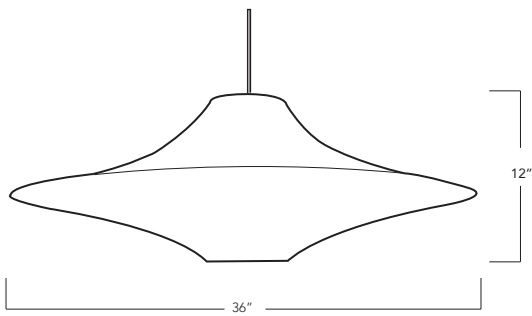

STUDIO | LILICA

UFO

MATERIALS: IFR fabric (ASTM E84 and CSFM Title 19), aluminum, acrylic

DIMENSIONS: 12" h. x 36" dia.

LIGHT SOURCE: 12 watt dimmable LED or
1 x 26 watt compact fluorescent

COLORS: White and custom colors

CORD LENGTH: 108" standard with canopy (white or black)

NET WEIGHT: 4 lbs.