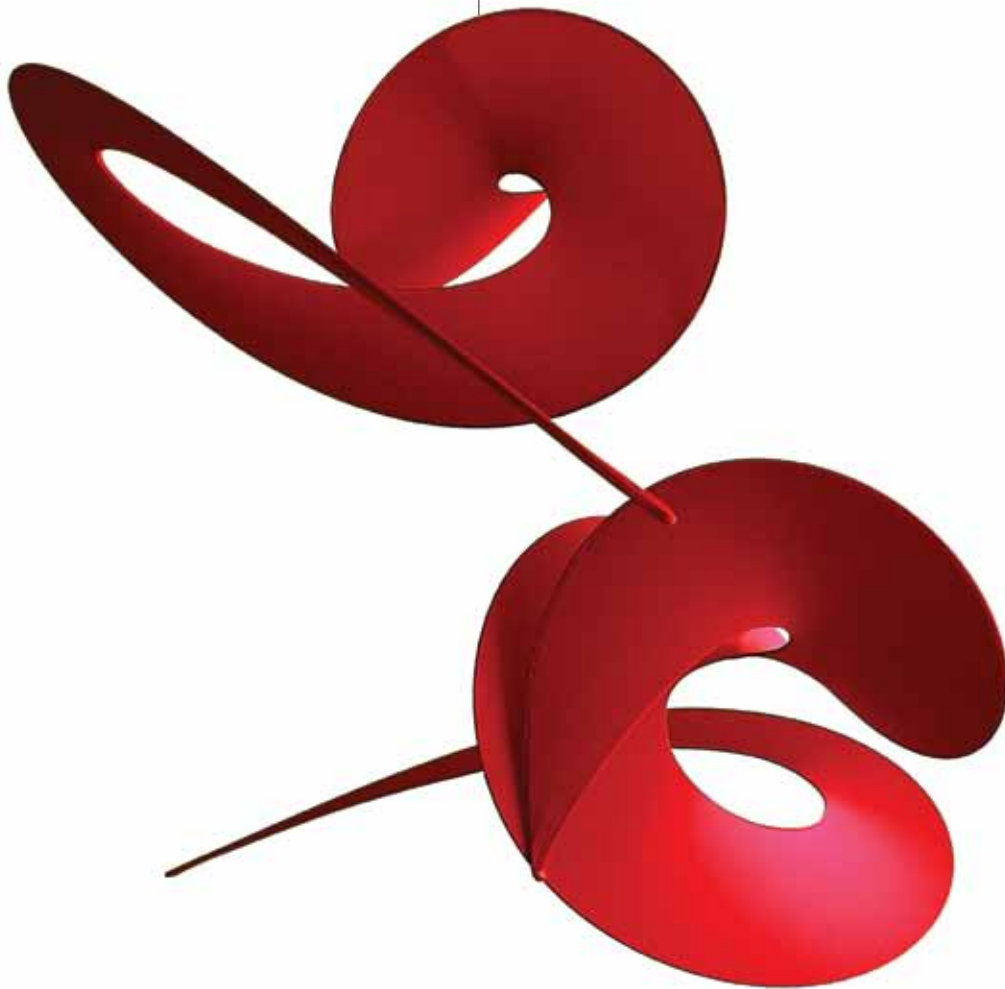

STUDIO | LILICA

WILDFLOWER MOBILE

MATERIALS: IFR fabric (meets ASTM E84), fiberglass
DIMENSIONS: 78" h. x 120" w. and custom
SUSPENSION: 3/64" stainless steel aircraft cable with adjustable cable tensioning system
COLORS: Studio Lilica standard and custom PANTONE® colors
CABLE LENGTH: 108" standard with mounting hardware
NET WEIGHT: 8 lbs.