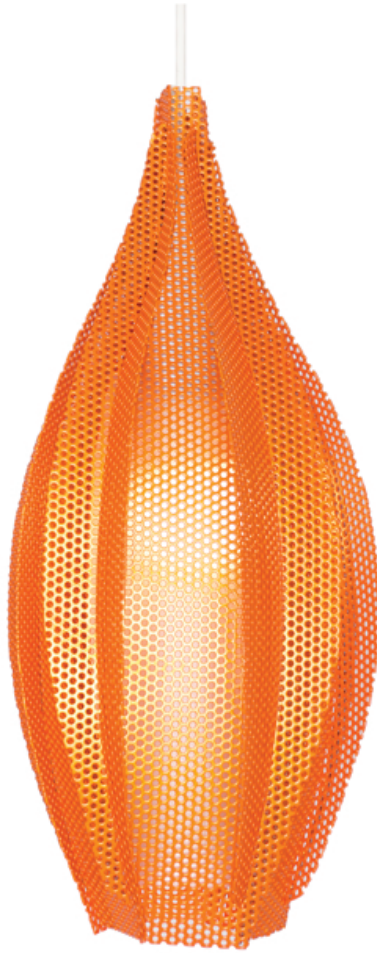

STUDIO | LILICA

LOTUS SERIES - ALBA

MATERIALS Perforated metal with powder coat finish, acrylic
DIMENSIONS 24" h. x 12" dia. standard and custom sizes
LIGHT SOURCE: UL wet location LED fixture
COLORS Custom powder coat finish to order
CORD LENGTH 108" standard with canopy (white or black)
NET WEIGHT 3 lbs.