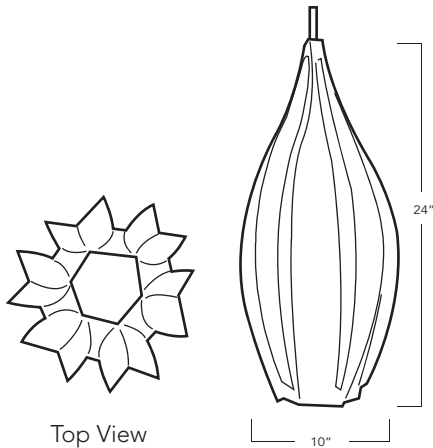

STUDIO | LILICA

LOTUS SERIES - ALBA

MATERIALS Perforated metal with powder coat finish, acrylic
DIMENSIONS 24" h. x 12" dia. standard and custom sizes
LIGHT SOURCE: UL wet location LED fixture
COLORS Custom powder coat finish to order
CORD LENGTH 108" standard with canopy (white or black)
NET WEIGHT 3 lbs.